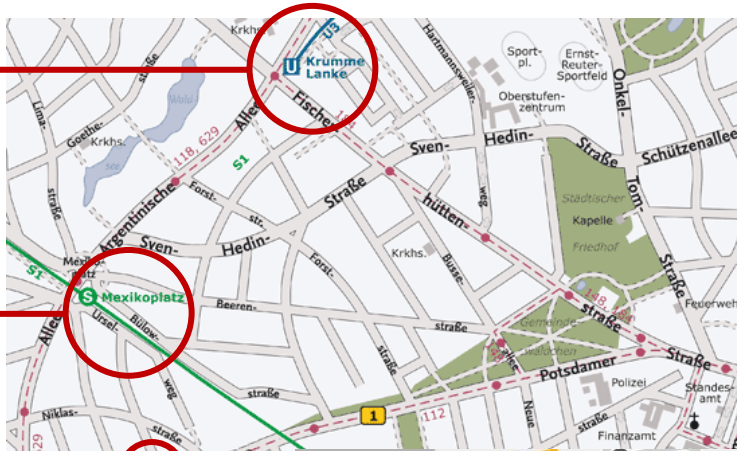

By S-Bahn (S1)

- Get off at the Mexikoplatz stop.
- Take bus 118 (direction: Potsdam, Stern-Center) or 622 (direction: Stahnsdorf, Hildegardstr.).
- Get off at the Clauertstraße stop.
- Walk along Clauertstraße and turn left into Königsweg.
- After approx. 300 m you will reach the Institute of Veterinary Physiology on the left-hand side.
- Turn left onto the clinic grounds.
- At the level of the Institute of Veterinary Physiology, keep diagonally to the right and follow the path past the canteen in the direction of the Veterinary Library.
- You pass the parking lot in the direction of the Dean's Office (red brick building).
- At the Dean's Office, turn left onto the path and follow it until you reach the Veterinarium Progressum.

By subway (U3)

- Get off at the Krumme Lanke stop.
- Take bus 118 (direction: Potsdam, Stern-Center) or 622 (direction: Stahnsdorf, Hildegardstr.).
- Get off at the Clauertstraße stop.
- Walk along Clauertstraße and turn left into Königsweg.
- After approx. 300 m you will reach the Institute of Veterinary Physiology on the left-hand side.
- Turn left onto the clinic grounds.
- At the level of the Institute of Veterinary Physiology, keep diagonally to the right and follow the path past the canteen in the direction of the Veterinary Library.
- You pass the parking lot in the direction of the Dean's Office (red brick building).
- At the Dean's Office, turn left onto the path and follow it until you reach the Veterinarium Progressum.

For more information, see the map or

https://www.vetmed.fu-berlin.de/einrichtungen/standorte/dueppel/index.html#faq_lageplan

U3 Krumme Lanke

S1 Mexikoplatz

Bus 112 Wolzogenstr.

Bus 118/622 Clauerstr.